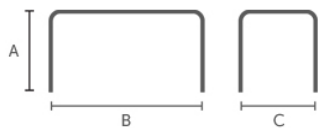

Crystalceramic with effect
calacatta marble
1 color

Solid Oak straight edge

Solid Walnut bark edge

Dimensions

Dimension	A (cm) (inch)	B (cm) (inch)	C (cm) (inch)	D (cm) (inch)
220x116	76 (29.9)	220 (86.6)	116 (45.7)	(0)
250x106	76- 78 (45.3)	250 (98.4)	106 (41.7)	(0)
250x120	76 (29.9)	250 (98.4)	120 (47.2)	(0)
280x120	76 (29.9)	280 (110.2)	120 (47.2)	(0)

Volumetric Details

Weight 120
Volume 0.94 mc
Package 2

Gallery